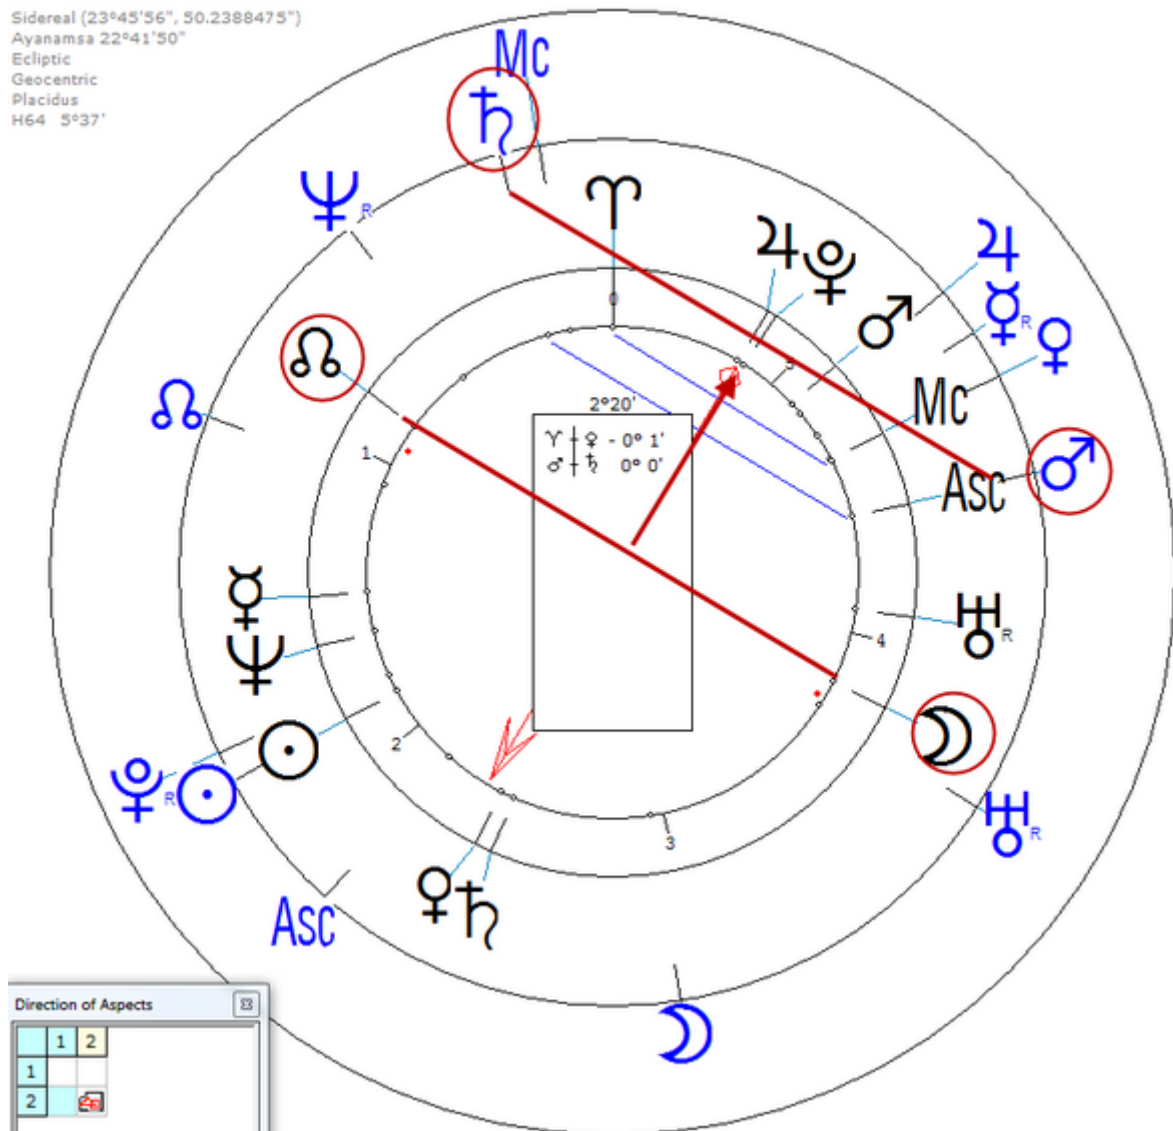

Favaloro, Rene

12 July 1923 at 03:30 (= 03:30 AM)La Plata (Buenos Aires), Argentina, 34s55, 57w57

Argentine cardiac surgeon best known for his pioneering work on coronary artery bypass surgery.

<https://www.astro.com/astro-databank/Favaloro,_Rene>

On 29 July 2000, in Buenos Aires, Argentina after writing a letter to President De la Rúa criticizing the health system, he committed suicide by shooting to his heart.

Solar Return (Harmonic 64)

Solar $\sigma^7/\hbar = \mathcal{D}_n/\delta\delta_n$

Favaloro, Rene
12 July 1923 Thu 3:30 (GMT-4) 34s55 57w57
La Plata, Argentina
Sidereal (23°45'56", 50.2388475")
Ayanamsa 22°41'50"
Ecliptic
Geocentric
Placidus
H64 5°37'